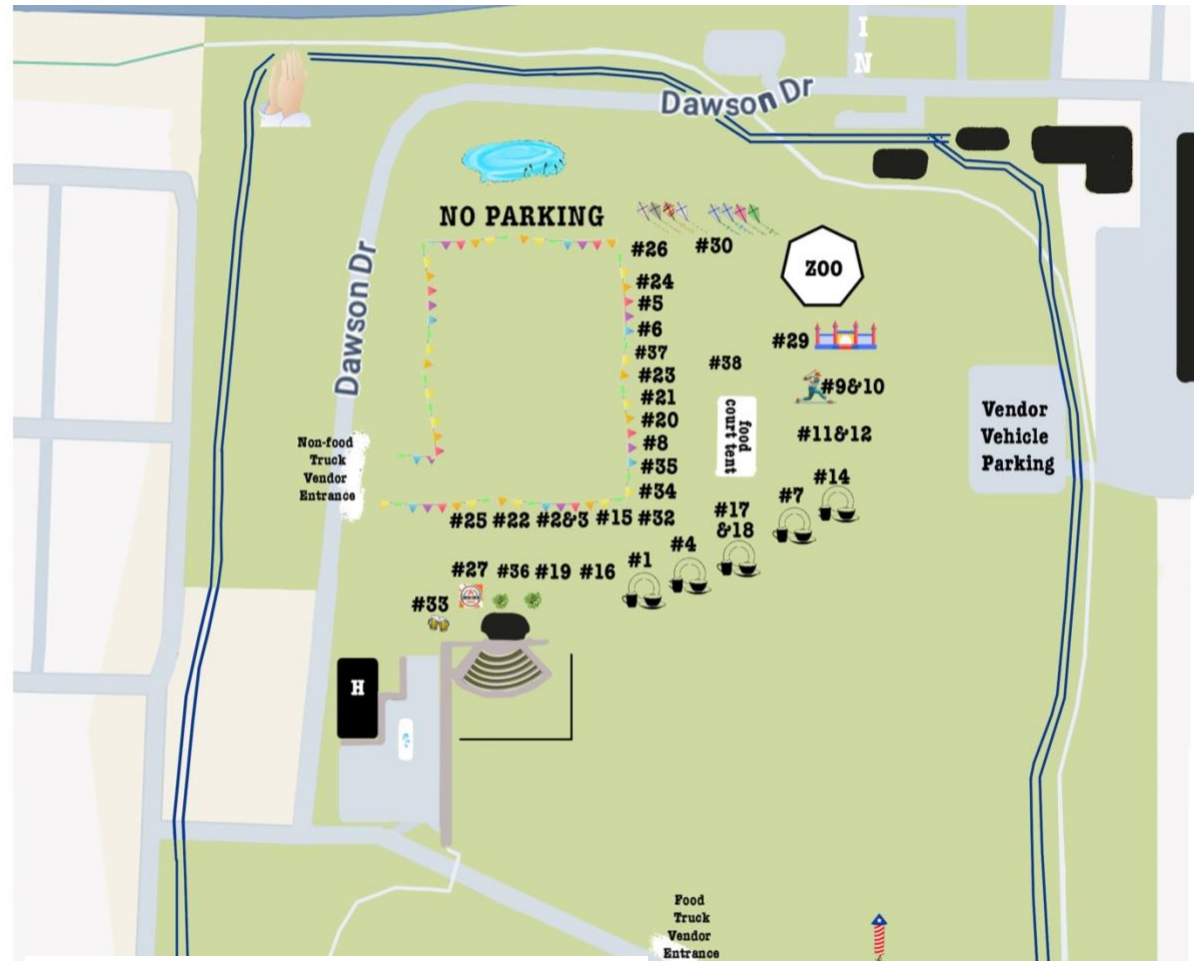

- Vendors will need to check in with event staff at the specific Vendor entrances.
- Vendor numbers are listed.
- Vendors may set-in and/or check in on Friday evening, July 12 from 4 p.m. – 9 p.m. or 7 a.m. – 9 a.m. on Saturday, July 13.
- Vendors may drive to their assigned spot to unload, but must move any & all support & staff vehicles by 9:30 a.m. Saturday, July 13.
- Food Vendors MUST stay open during the entirety of the event, marketplace vendors must stay open for business until sundown. Failure to comply may result in not being allowed to vend at future events in Webb City.
- Please be a courteous neighbor while vending at Route 66 Cruise-A-Palooza! (especially during set-up & tear down).
- The Mining Days building will be open to vendor staff, event staff, & entertainment members ONLY! There are port-a-potties on site throughout the festival grounds for the public.
- ABSOLUTELY NO OPEN CARRY or CONCEALED CARRY weapons allowed on festival property. Violators will be removed from the premises.
- WCPD & WCFC will be on site throughout the duration of the event for security and first aid.

1. Bearly Wrapped: 50 amp, -10% military/emergency responders
2. Grandparent's Boutique: -10% military/emergency responders
3. Grandparent's Boutique
4. Twisted Pineapple: 50 amp
5. Artistic Impressions By Angela LLC
6. Dianna's Arts & Fun Stuff: -10% military/emergency responders
7. Holy Tocos: 50 amp, -10% military/emergency responders
8. Pepper Ridge Hot Sauce: \$1 off each bottle w/l.D.
9. NWA Bat
10. NWA Bat
11. SWMO Fraternal Order of Police: 110v
12. SWMO Fraternal Order of Police
13. Sweet Vibes Shakin' Lemonade: -15% military/emergency responders
14. KONA Ice
15. Hagstone Creations
16. King's Kettle Corn
17. Exotic Snocones & Treats
18. Exotic Snocones & Treats
19. DJ & God, We're nuts for you: 110v, military/emergency responders
20. Custom Creations By Phaedra: -10% military/emergency responders